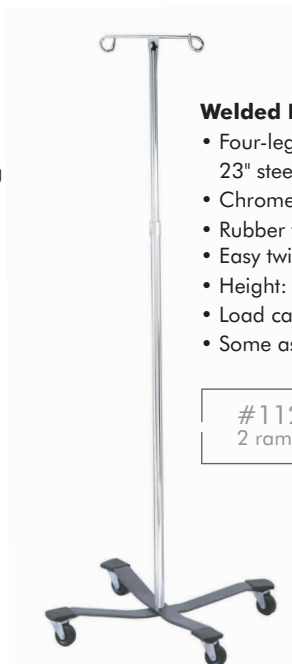

Welded Hook Four-Leg

- Four-leg, epoxy coated 23" steel base
- Chrome plated steel tubing
- Rubber wheel, ball bearing casters
- Easy twist lock height adjustment
- Height: 47" - 81"
- Load capacity: 45 lbs.
- Some assembly required

#11290
2 ram's horn hook

All Brewer IV poles come with a 5-year warranty.

The Brewer Company reserves the right to improve or modify the design of its products consistent with new methods and techniques.

Call your local Brewer sales representative to learn about our complete product line.

The Brewer Company
13901 Main Street, Menomonee Falls, WI 53051
1.888.Brewer.1 www.brewercompany.com

Brewer
more possibilities