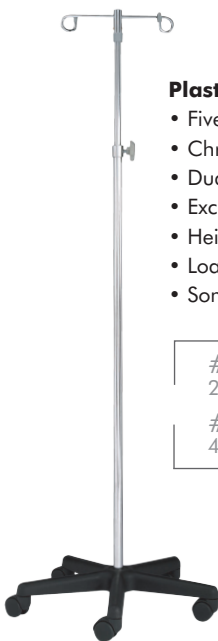

Brewer
more possibilities

IV POLES

IV POLES

SERIES Stable. Versatile. Reliable.

Aluminum Base Five-Leg

- Five-leg, 25" cast aluminum base
- Chrome plated steel tubing
- Dual wheel nylon casters
- Exclusive "No Loss" knob
- Height: 52.25" - 92.75"
- Load capacity: 45 lbs.
- Some assembly required

#11350
2 ram's horn hook

#11360
4 ram's horn hook

Heavy Base Four-Leg

- Tough four-leg, epoxy coated 22" steel base
- Chrome plated steel tubing
- Rubber wheel, ball bearing casters
- Exclusive "No Loss" knob
- Rubber bumpers on legs to protect walls
- Height: 51.75" - 93.5"
- Load capacity: 45 lbs.
- Some assembly required

#43403
2 ram's horn hook

#43406
4 ram's horn hook

Two-Hook Four-Leg

- Four-leg, epoxy coated 22" steel base
- Chrome plated steel tubing
- Dual wheel nylon casters
- Easy twist lock height adjustment
- Height: 51.25" - 91.75"
- Load capacity: 45 lbs.
- Some assembly required

#11300
2 ram's horn hook

Plastic Base Five-Leg

- Five-leg, 21" plastic base
- Chrome plated steel tubing
- Dual wheel nylon casters
- Exclusive "No Loss" knob
- Height: 51.75" - 94"
- Load capacity: 45 lbs.
- Some assembly required