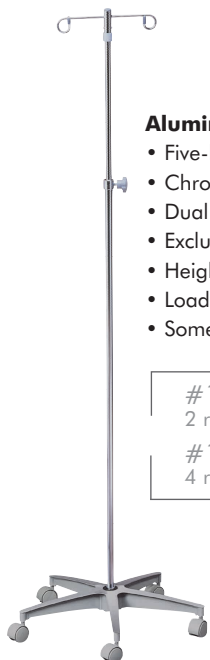

Brewer
more possibilities

IV POLES

IV POLES

SERIES Stable. Versatile. Reliable.

Aluminum Base Five-Leg

- Five-leg, 25" cast aluminum base
- Chrome plated steel tubing
- Dual wheel nylon casters
- Exclusive "No Loss" knob
- Height: 52.25" - 92.75"
- Load capacity: 45 lbs.
- Some assembly required

#11350
2 ram's horn hook

#11360
4 ram's horn hook

Heavy Base Four-Leg

- Tough four-leg, epoxy coated 22" steel base
- Chrome plated steel tubing
- Rubber wheel, ball bearing casters
- Exclusive "No Loss" knob
- Rubber bumpers on legs to protect walls
- Height: 51.75" - 93.5"
- Load capacity: 45 lbs.
- Some assembly required

#43403
2 ram's horn hook

#43406
4 ram's horn hook

Two-Hook Four-Leg

- Four-leg, epoxy coated 22" steel base
- Chrome plated steel tubing
- Dual wheel nylon casters
- Easy twist lock height adjustment
- Height: 51.25" - 91.75"
- Load capacity: 45 lbs.
- Some assembly required

#11300
2 ram's horn hook

Plastic Base Five-Leg

- Five-leg, 21" plastic base
- Chrome plated steel tubing
- Dual wheel nylon casters
- Exclusive "No Loss" knob
- Height: 51.75" - 94"
- Load capacity: 45 lbs.
- Some assembly required