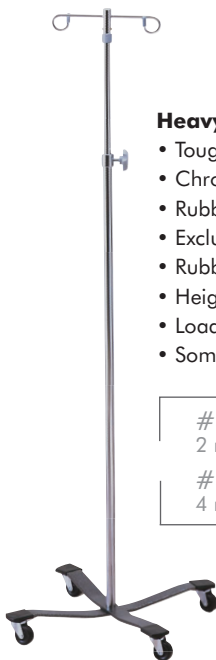

Brewer
more possibilities

IV POLES

IV POLES

SERIES Stable. Versatile. Reliable.

Aluminum Base Five-Leg

- Five-leg, 25" cast aluminum base
- Chrome plated steel tubing
- Dual wheel nylon casters
- Exclusive "No Loss" knob
- Height: 52.25" - 92.75"
- Load capacity: 45 lbs.
- Some assembly required

#11350
2 ram's horn hook

#11360
4 ram's horn hook

Heavy Base Four-Leg

- Tough four-leg, epoxy coated 22" steel base
- Chrome plated steel tubing
- Rubber wheel, ball bearing casters
- Exclusive "No Loss" knob
- Rubber bumpers on legs to protect walls
- Height: 51.75" - 93.5"
- Load capacity: 45 lbs.
- Some assembly required

#43403
2 ram's horn hook

#43406
4 ram's horn hook

Two-Hook Four-Leg

- Four-leg, epoxy coated 22" steel base
- Chrome plated steel tubing
- Dual wheel nylon casters
- Easy twist lock height adjustment
- Height: 51.25" - 91.75"
- Load capacity: 45 lbs.
- Some assembly required

#11300
2 ram's horn hook

Plastic Base Five-Leg

- Five-leg, 21" plastic base
- Chrome plated steel tubing
- Dual wheel nylon casters
- Exclusive "No Loss" knob
- Height: 51.75" - 94"
- Load capacity: 45 lbs.
- Some assembly required